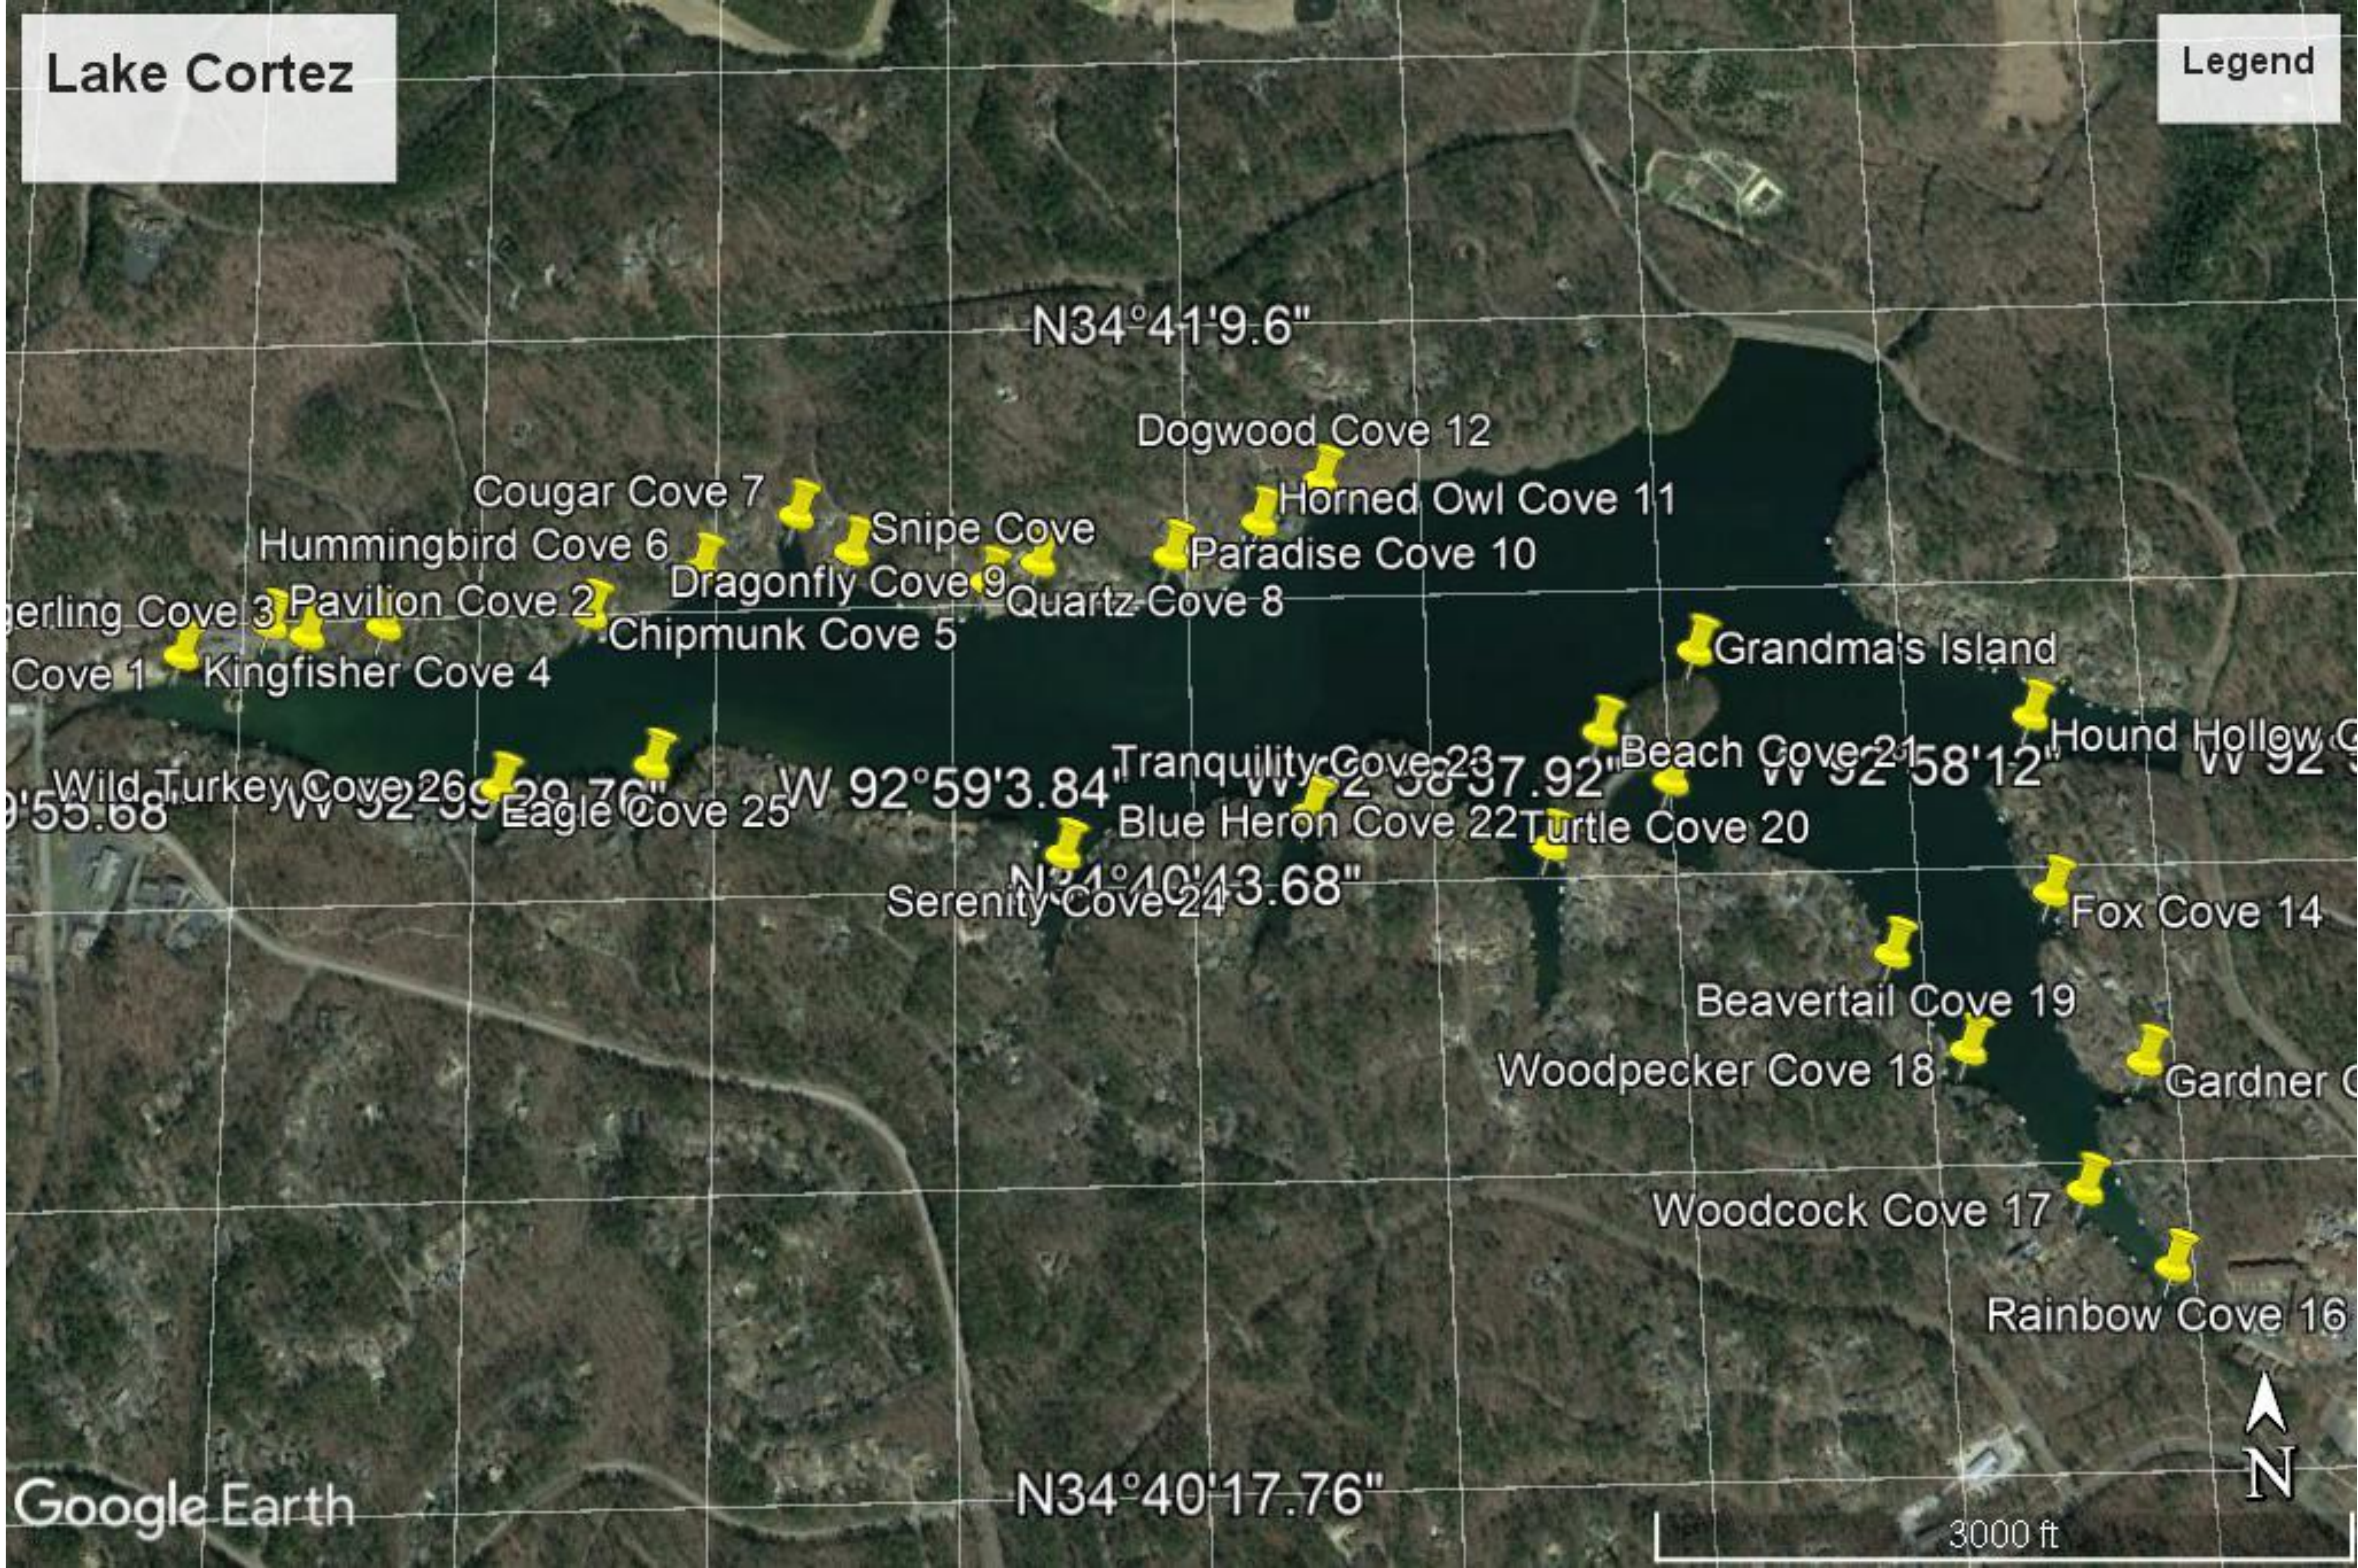

LAKE CORTEZ SHORELINER MAP

LAKE CORTEZ SHORELINER MAP